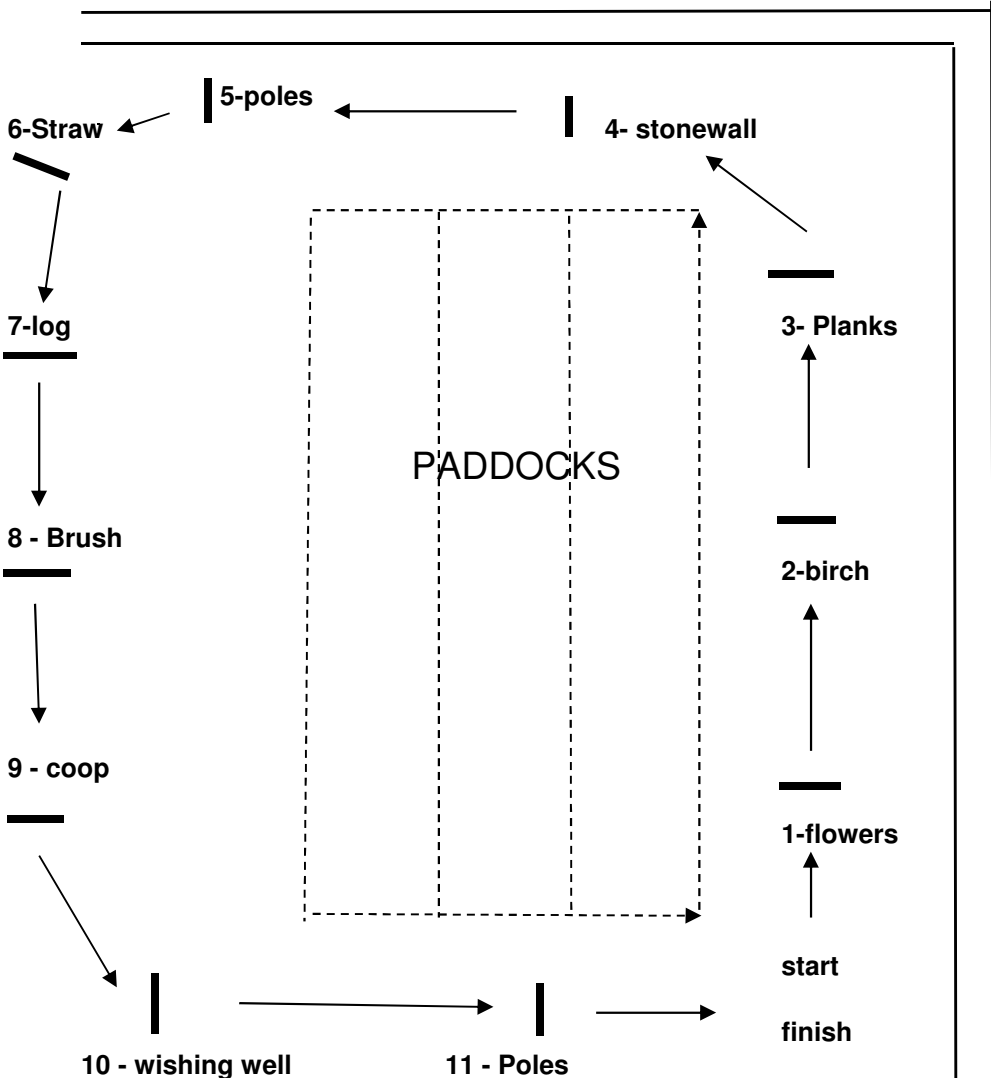

Starter Novice

Green with white numbers

Speed	300 mpm
Distance	970 meters
Opt time	3:15
Time Limit	6:30
time faults after	2:18

* Only time faults will be for speed penalties. Rider eliminated if time exceeds time limit