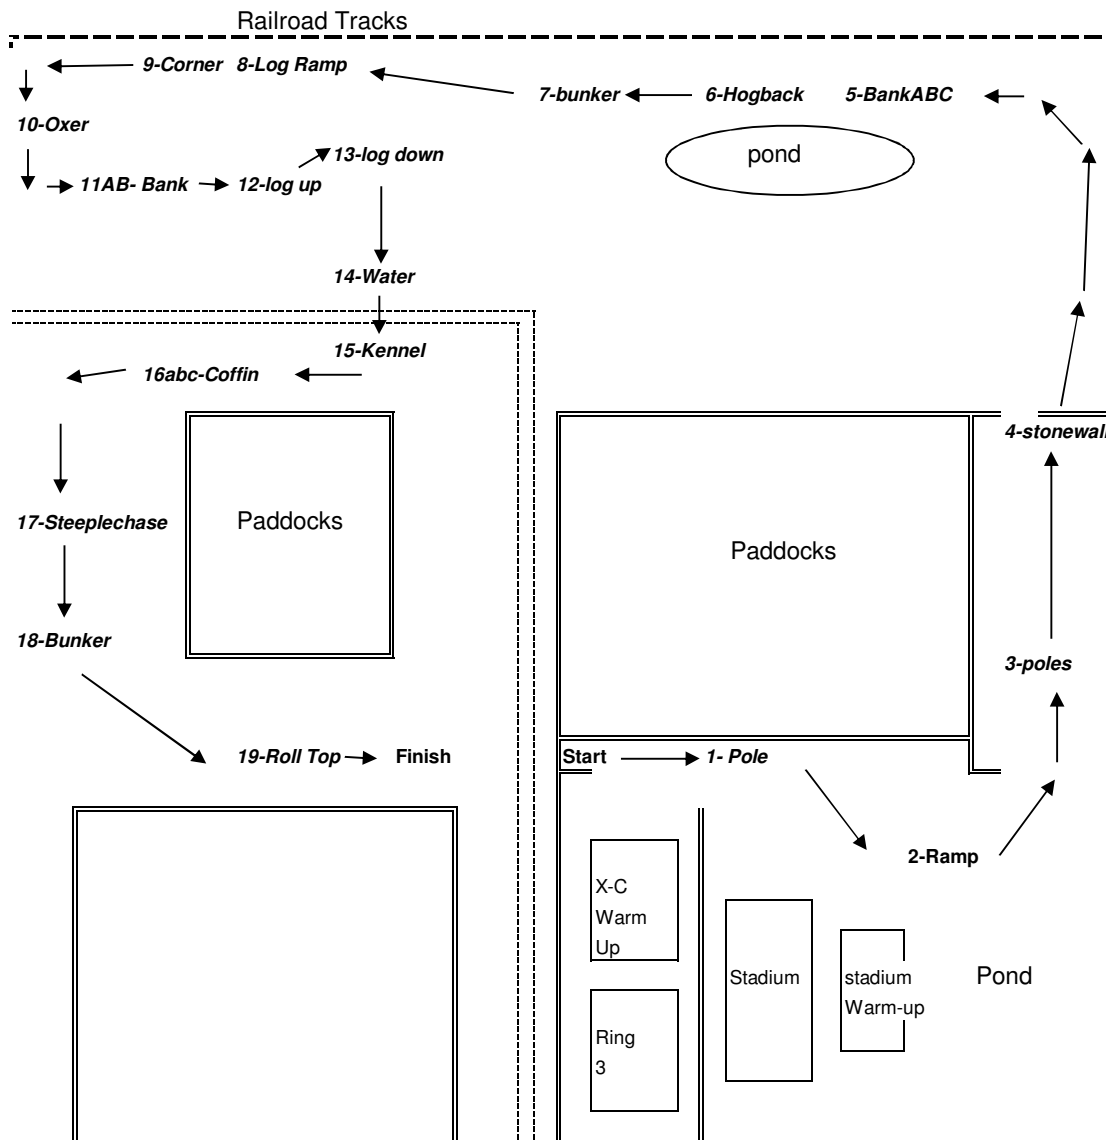

Division: Novice [N-A]

Ring 3

Judge: Marie Johnson

#	Rider Name	Horse Name	Owner Name	Height	Color	Breed	Dressage	Jumping	XC
9	Shannah Porath	Dash	Jennifer King	17.2	Chestnu	Belgian/Anglo Arab	07:15 am Sat	12:02 pm Sat	12:12 pm Sat
10	Josa Comstock	Datt's Stormy					07:21 am Sat	12:04 pm Sat	12:14 pm Sat
11	Lauren Jensen	Pilot's Pearl	Lauren Jensen	16.3	Bay	Oldenburg	07:27 am Sat	12:06 pm Sat	12:16 pm Sat
12	Nicole Carlone	Too Big For Your Britches	Nicole Carlone	15.2	Bay	Unknown	07:33 am Sat	12:08 pm Sat	12:18 pm Sat
13	Melissa Filson	Tipperary Fiona	Christine Neff	14.3	Bay	Conn/quarter horse	07:39 am Sat	12:10 pm Sat	12:20 pm Sat
14	Aidan McCann	Biggies little jethro	Carolyn McCann	16	Sorrel/W	Georgian Grande	07:45 am Sat	12:12 pm Sat	12:22 pm Sat
15	Myla Jensen	Piaffe Car	Myla Jensen	16.3	Bay	Selle Francais	07:51 am Sat	12:14 pm Sat	12:24 pm Sat
8	Laura Bernardoni	Contessa of Gavilan	Cheryl Quick	16.2	Bay	Oldenburg	07:57 am Sat	12:00 pm Sat	12:10 pm Sat
16	Mia Volpentesta	Hank	Alison Volpentesta	15.3	Chestnu	Draft X	08:03 am Sat	12:16 pm Sat	12:26 pm Sat
17	Melissa Kolzow	Jordy					08:09 am Sat	12:18 pm Sat	12:28 pm Sat
18	Cassidy Fortunski	Covergirl	Cassidy Fortunski	15.3	Bay	TB	08:15 am Sat	12:20 pm Sat	12:30 pm Sat
19	Michaela Holmes	Stonewall Georgia	Michaela Holmes	14	Chestnu	Welsh/TB	08:21 am Sat	12:22 pm Sat	12:32 pm Sat
20	Lydia Trudell	Little Top	Laura Alexander	16	Chestnu	Thoroughbred	08:27 am Sat	12:24 pm Sat	12:34 pm Sat
21	Amelia Chiang	Spot On Cosmos	Di Stebbins	16.1	Pinto	Irish Sport Horse	08:33 am Sat	12:26 pm Sat	12:36 pm Sat
22	Madeleine VonFrankenberg	Mr. Segretto					08:39 am Sat	12:28 pm Sat	12:38 pm Sat
23	Brenna Carlson	Gambler's Addiction	Brenna Carlson	15.1	Sorrel o	APHA	08:45 am Sat	12:30 pm Sat	12:40 pm Sat

Division: Novice [N-B]

Ring 3

Judge: Marie Johnson

#	Rider Name	Horse Name	Owner Name	Height	Color	Breed	Dressage	Jumping	XC
24	Jennifer Bazan	AC Pantomime	Jennifer Bazan	17	Paint	Zweibrucker	08:51 am Sat	12:42 pm Sat	12:52 pm Sat
25	Sara Van Duzer	Pasha	Esther Buonanno	16.2	Chestnu	American Sport Horse	08:57 am Sat	12:44 pm Sat	12:54 pm Sat
26	Jose Soto	Fun on Ice	Christina Cressey	0		Thoroughbred	09:03 am Sat	12:46 pm Sat	12:56 pm Sat
27	Kaitlyn Streeter	La Ferrari	Kaitlyn Streeter	16.3	Grey	Thoroughbred	09:09 am Sat	12:48 pm Sat	12:58 pm Sat
28	Emily Senneke	Something Regal	Emily Senneke	16	Dark Ba	Thoroughbred	09:15 am Sat	12:50 pm Sat	01:00 pm Sat
38	Laura Bernardoni	Playmaker	Cheryl Quick	16	Chestnu	Hanoverian	09:21 am Sat	01:10 pm Sat	01:20 pm Sat
29	Katarzyna Jachymczyk	Airborne Theory					09:27 am Sat	12:52 pm Sat	01:02 pm Sat
30	Jessica Smith	Mia	Windy Hill Acres, Lt	16	Chestnu	Irish Sport Horse	09:48 am Sat	12:54 pm Sat	01:04 pm Sat
31	Megan Waelti	Noble Streak	Bonnie Bowman	0		Paint	09:54 am Sat	12:56 pm Sat	01:06 pm Sat
32	Yvonne Ocrant	Jack of all Trades	Yvonne Ocrant	16	Bay	Thoroughbred	10:00 am Sat	12:58 pm Sat	01:08 pm Sat
33	Savannah Van Vuren	Donadea Boy	Savannah VanVuren	17	Gray	Irish Sporthorse	10:06 am Sat	01:00 pm Sat	01:10 pm Sat
34	Jennifer Fritz	Henley	Jennifer Dougherty	16.2	Grey	TB	10:12 am Sat	01:02 pm Sat	01:12 pm Sat
35	Liana Haule	Bowie	Liana Haule	16	Palomin	qtr horse	10:18 am Sat	01:04 pm Sat	01:14 pm Sat
36	Michelle Abma	Sky Lake	Michelle Abma	16.2	Bay	Thoroughbred	10:24 am Sat	01:06 pm Sat	01:16 pm Sat
37	Samantha Bell	WRF Amarillo Sol	Samantha Bell	16.1	Chestnu	Thoroughbred	10:30 am Sat	01:08 pm Sat	01:18 pm Sat
39	Jennifer Dougherty	Juneau	Jennifer Dougherty	16	Bay	ISH	10:36 am Sat	01:12 pm Sat	01:22 pm Sat
104	Mya Poulos	Merrylegs	Steve Poulos	0	gray	pony	10:42 am Sat	01:14 pm Sat	01:24 pm Sat

Training Level

White number on black

Distance:	2050 meters
Speed:	420 mpm
Optimum Time:	4 min 53 sec
Time Limit:	9 min 46 sec