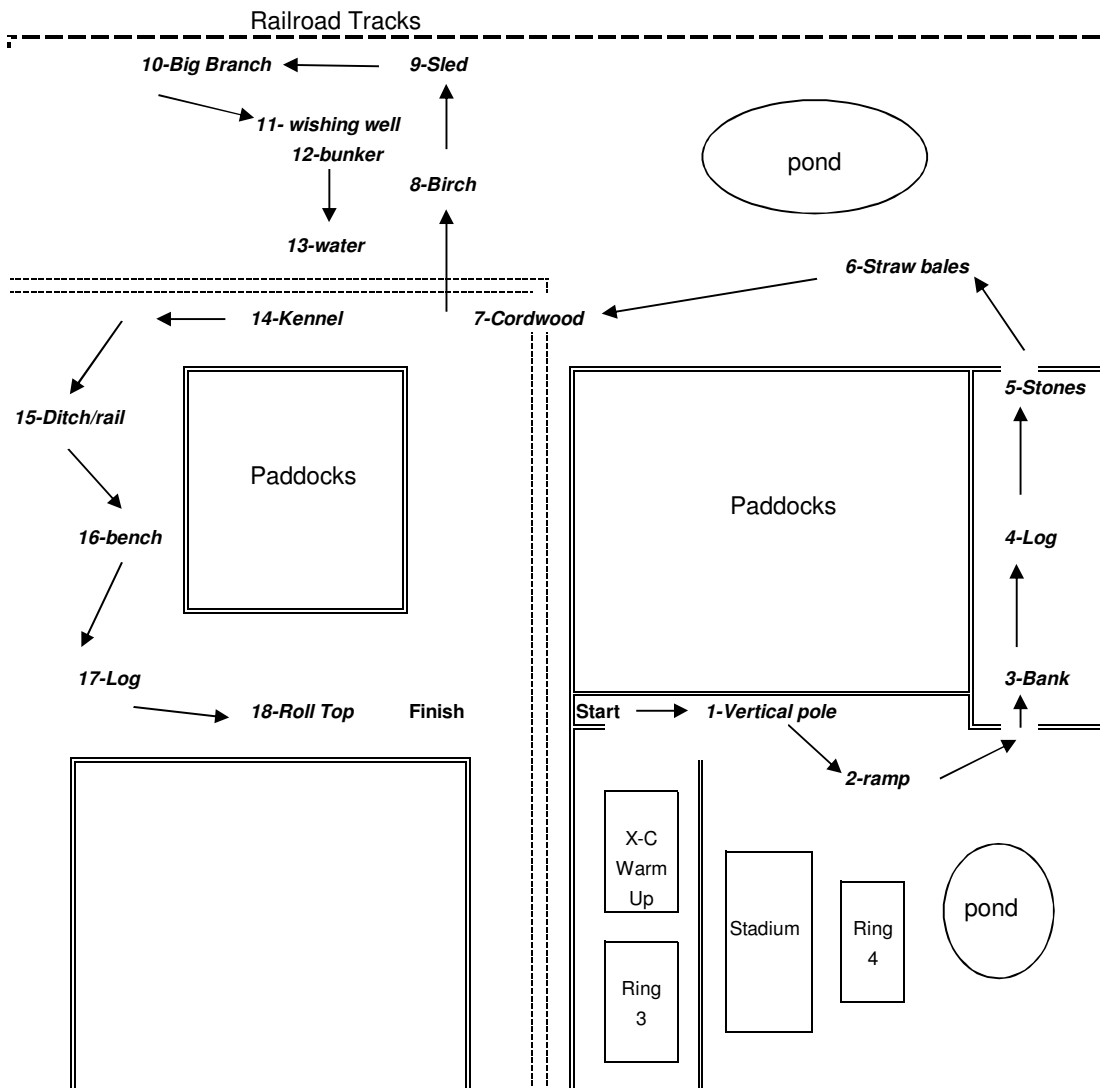

White number on Orange

Distance:

1830 meters

Speed:

350 mpm

Opt. Time:

5 min 14 sec

Time Limit: