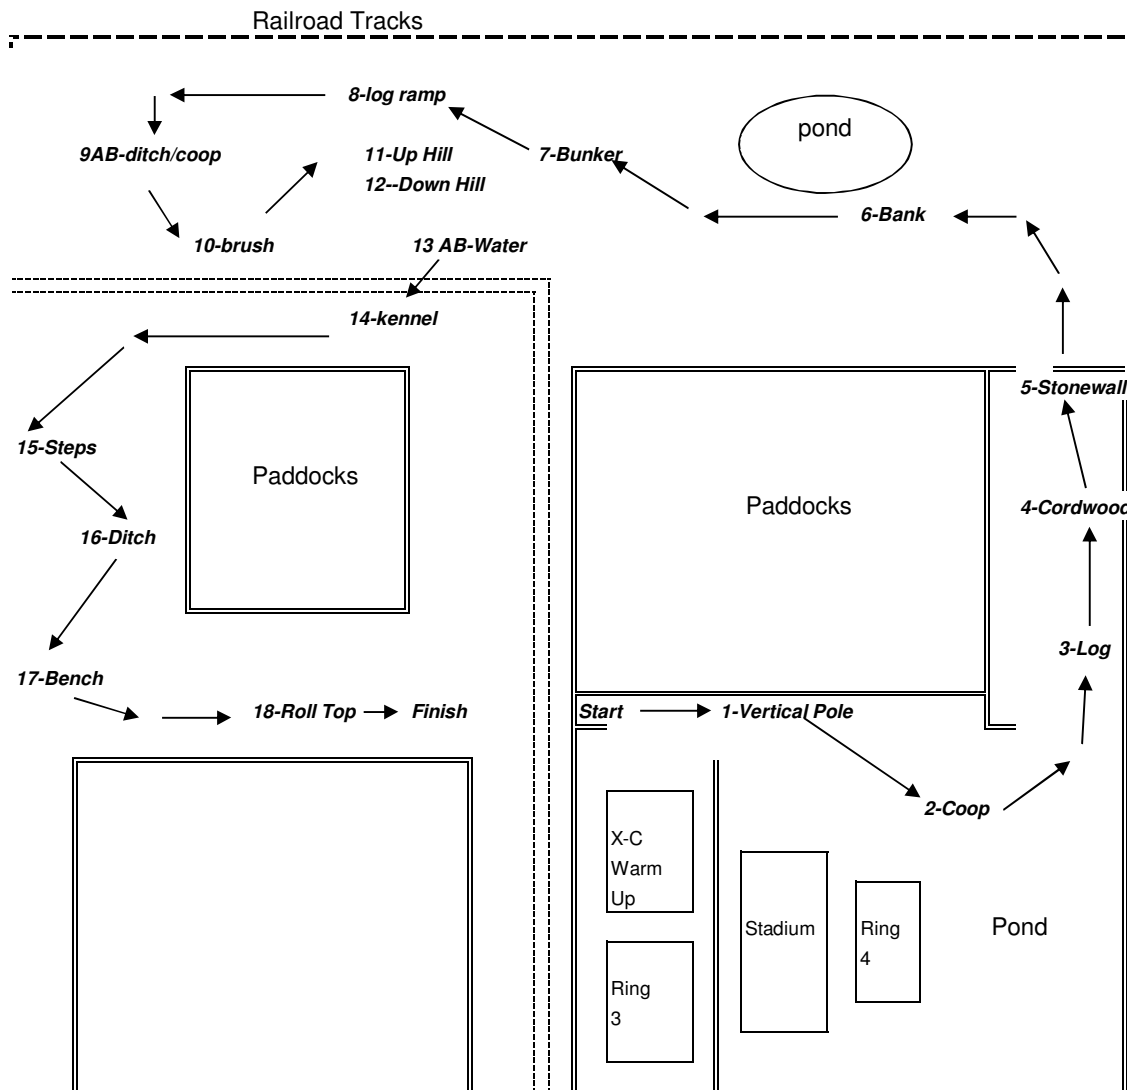

Novice Level

Black numbers on white

Distance:

Speed:

Opt. Time:

Time Limit:

Speed penalties begin at:

2000 meters

350 mpm

5 min 44 sec

11 min 28 sec

4 min 27 sec